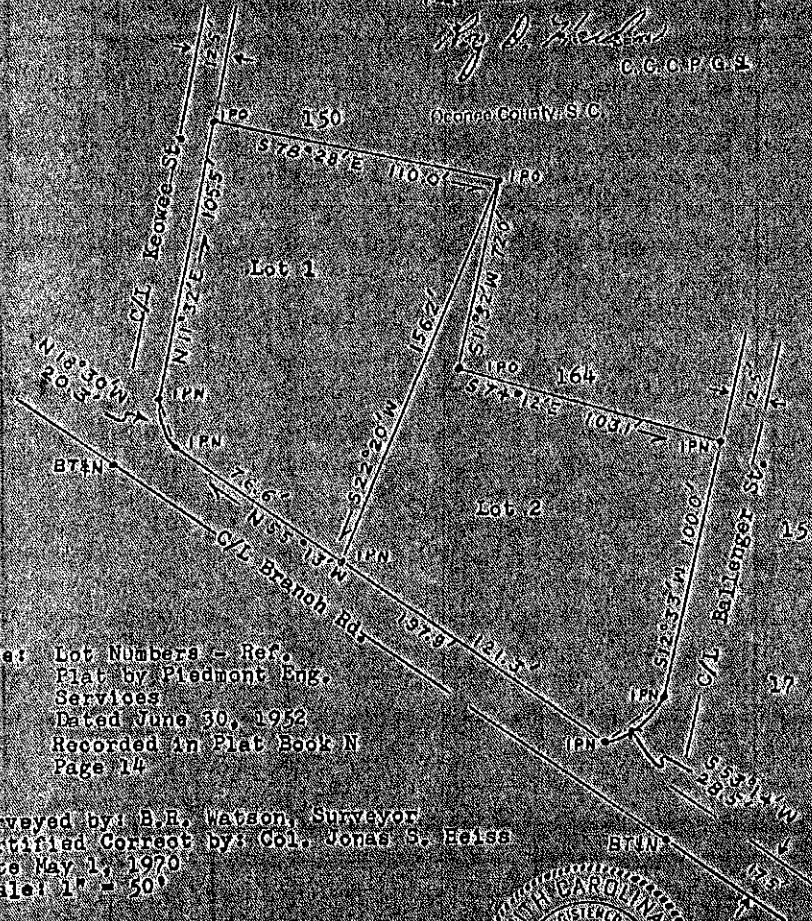

Property of: Orlonde W. Co.
Branch Road
Town of Beaufort
Orange County
South Carolina

Recorded at 16 day of *July*
A.D. 1970 in Vol. *1030*
Page *618* and certified
W. B. Heiss
C.C.P.C.S.

Note: Lot Numbers - Ref.
Plat by Piedmont Eng.
Services
Dated June 30, 1952
Recorded in Plat Book N
Page 14

Surveyed by: B.R. Watson, Surveyor
Certified Correct by: Col. Jonas S. Heiss
Date May 1, 1970
Scale: 1" = 50'

Overview

Legend

- Parcels
- Landhook
- Roads

Parcel ID	500-20-07-011	Alternate ID	54321	Owner Address	RANKIN GLENDA M	Last 2 Sales			
Sec/Twp/Rng	n/a	Class	n/a		208 BRANCH ST	Date	Price	Reason	Qual
Property Address	208 BRANCH ST	Acreage	0.3		WALHALLA, SC 29691	8/13/1998	0	n/a	Q
						n/a	0	n/a	n/a
District	30								
Brief	LOT 1 (.30 AC)								
Tax Description									